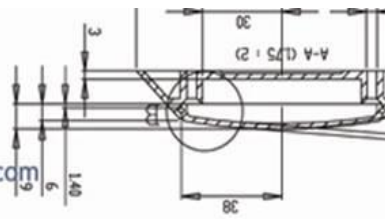

Prolite™

www.prolite.co.nz www.prolitemarine.com

SHADE INDUSTRIAL TYPE

Features:

#15114.2

- Made from heavy duty Aluminium
- Epoxy coated- FLINT (PE546/6017)
- Available with ES lampholder (Max 100W incandescent or 26W Ecolamp)
- Available with fitted dimable 12W LED light, we recommend Kiwi Universal dimmer set to TE (Trailing).
- Complete with easy fit ceiling rose and one metre easily adjustable flex
- Size; 370 mm Dia x 200 mm high.